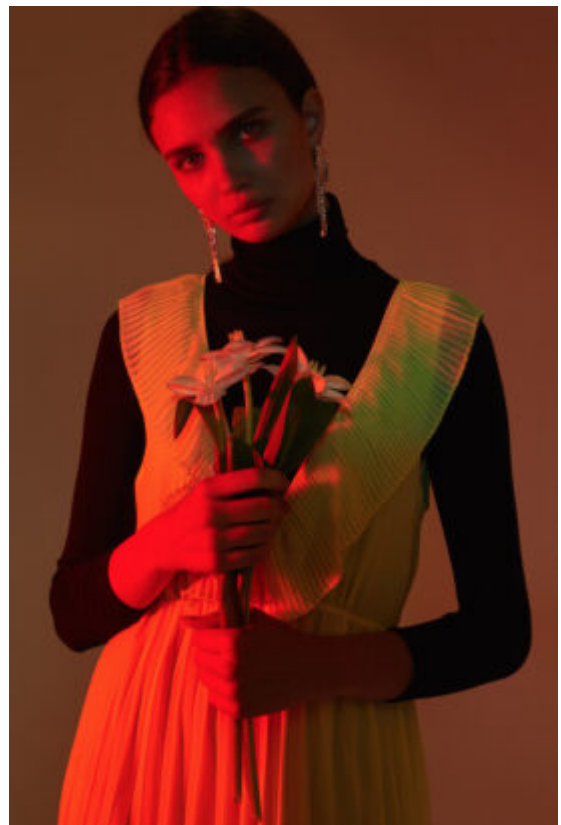

# TRUE MODELS

**Gabriella Melnykova**

179 | 82 / 61 / 89 / 40 | Dark Brown / Grey